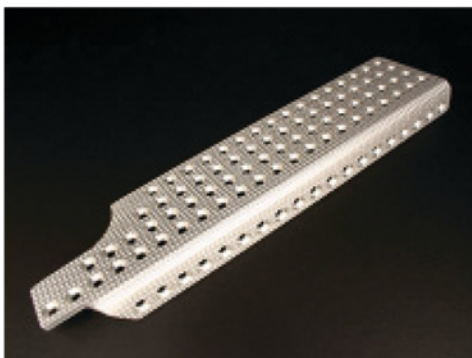

328 Interior Price List
Effective January, 2013

Part number	Description	Price
RR.328.01	brake and clutch pedals aluminum, non-skid	99.00
RR.328.03	accelerator pedal aluminum, smooth	54.00
RR.328.04	door sill plates/pair, shiney and smooth	253.00
RR.328.05	driver's foot rest flanged aluminum, non-skid GTB	120.00
RR.328.06	driver's foot rest flanged aluminum, non-skid GTS	120.00
RR.328.07	driver's foot rest aluminum, non-skid GTB	105.00
RR.328.08	drivers's foot rest aluminum, non-skid GTS	105.00
RR.328.09	driver's heel guard aluminum, non-skid GTB/GTS	161.00
RR.328.10	passenger foot rest aluminum, non-skid GTB/GTS	161.00
RR.328.40	shift gate, 5-speed, quick shifting	127.00

Door Sill Plate

GTS

GTB

949-722-9307 voice, 949-722-9013 fax

www.carobu.com

tate@carobu.com