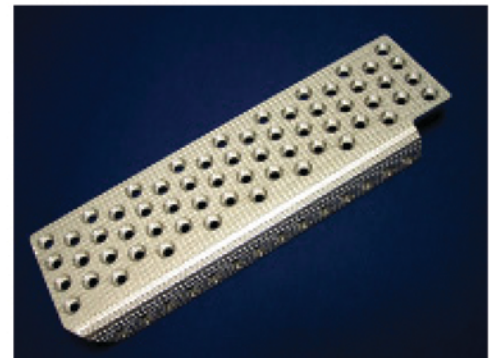

328 Interior Price List
Effective January, 2013

Part number	Description	Price
RR.328.01	brake and clutch pedals aluminum, non-skid	99.00
RR.328.03	accelerator pedal aluminum, smooth	54.00
RR.328.04	door sill plates/pair, shiney and smooth	253.00
RR.328.05	driver's foot rest flanged aluminum, non-skid GTB	120.00
RR.328.06	driver's foot rest flanged aluminum, non-skid GTS	120.00
RR.328.07	driver's foot rest aluminum, non-skid GTB	105.00
RR.328.08	drivers's foot rest aluminum, non-skid GTS	105.00
RR.328.09	driver's heel guard aluminum, non-skid GTB/GTS	161.00
RR.328.10	passenger foot rest aluminum, non-skid GTB/GTS	161.00
RR.328.40	shift gate, 5-speed, quick shifting	127.00

Door Sill Plate

GTS

GTB

949-722-9307 voice, 949-722-9013 fax

www.carobu.com

tate@carobu.com